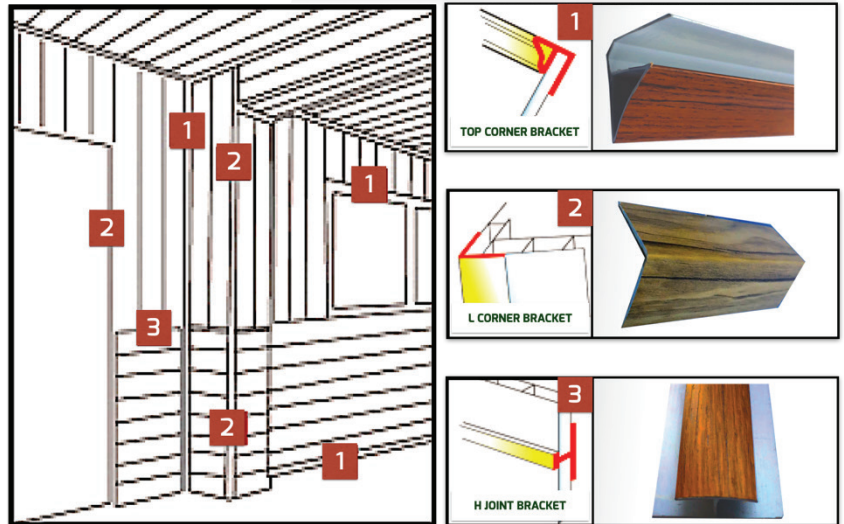

10 EASY STEPS TO A COMPLETE MAKEOVER

- STEP 1** Secure a corner support rail with nails, stapler guns, screws, liquid nails, etc so that it is securely fastened
- STEP 2** Fasten the top and bottom support rails
- STEP 3** Cut the Deco panels to size using a handsaw, electric saw or sharp blade
- STEP 4** Slide the Deco panel in at the top support rail and ease it into the bottom support rail.
- STEP 5** Make sure the first Deco panel is attached securely to the corner
- STEP 6** Take the next Deco panel and repeat Step 4
- STEP 7** Slide the Deco panel to the previous panel making sure the tongue locks securely with the groove.
- STEP 8** Repeat Step 6 and Step 7 until you reach the end
- STEP 9** If required, cut off any access to fit.
- STEP 10** Install a support rail to complete the installation.

THE APPLICATION OF DECO PANEL ACCESSORIES

FIXING DECO PANELS

Using special self-tapping stainless steel screws to install, the wood main keel and vice keel must be kept in the same plane, based on the reasonable interval of width